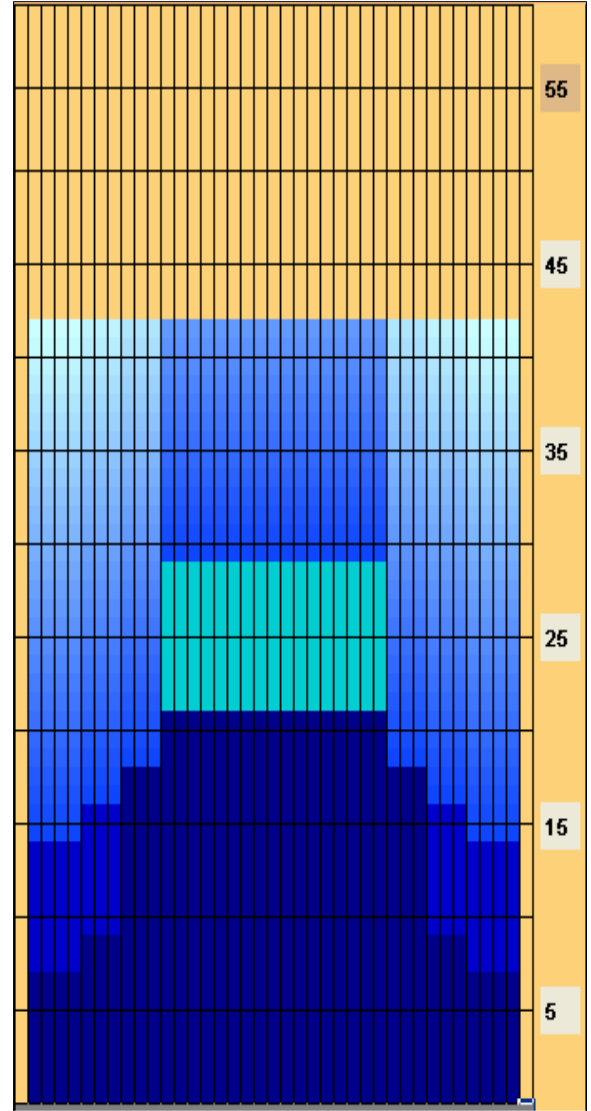

Kegel Sport Series - AUTOBAHN - 2542 (50 uL)

Oil Pattern Distance: 42 Feet **Reverse Brush Drop:** 42 Feet **Oil Per Board:** 50 uL
Forward Oil Total: 18.7 mL **Reverse Oil Total:** 7.15 mL **Volume Oil Total:** 25.85 mL
Forward Boards Crossed: 374 Boards **Reverse Boards Crossed:** 143 Boards **Total Boards Crossed:** 517 Boards

	Start	Stop	Loads	Speed	Crossed	Start	End	Feet	T.Oil
1	2L	2R	5	14	185	0.0	7.9	7.9	9250
2	6L	6R	1	14	29	7.9	9.8	1.9	1450
3	9L	9R	2	14	46	9.8	13.7	3.9	2300
4	9L	9R	2	18	46	13.7	18.8	5.1	2300
5	12L	12R	4	18	68	18.8	29.0	10.2	3400
6	2L	2R	0	18	0	29.0	34.0	5.0	0
7	2L	2R	0	22	0	34.0	42.0	8.0	0

Conditioner:
 Type In or Select
 One
 TransferType:
 Type In or Select
 One

Forward

Reverse

Combined

Buff

	Start	Stop	Loads	Speed	Crossed	Start	End	Feet	T.Oil
1	2L	2R	0	30	0	42.0	21.0	-21.0	0
2	12L	12R	1	18	17	21.0	18.5	-2.5	850
3	9L	9R	1	18	23	18.5	16.0	-2.5	1150
4	6L	6R	1	18	29	16.0	13.5	-2.5	1450
5	2L	2R	2	18	74	13.5	8.4	-5.1	3700
6	2L	2R	0	14	0	8.4	0.0	-8.4	0

Reverse Drop Brush at 33'. Download PDF for full description.

Item	3L-7L:18L-18R	8L-12L:18L-18R	13L-17L:18L-18R	18L-18R:17R-13R	18L-18R:12R-8R	18L-18R:7R-3R
Description	Outside Track:Middle	Middle Track:Middle	Inside Track:Middle	Middle: Inside Track	Middle:Middle Track	Middle:Outside Track
Track Zone Ratio	2.44	1.36	1	1	1.36	2.44